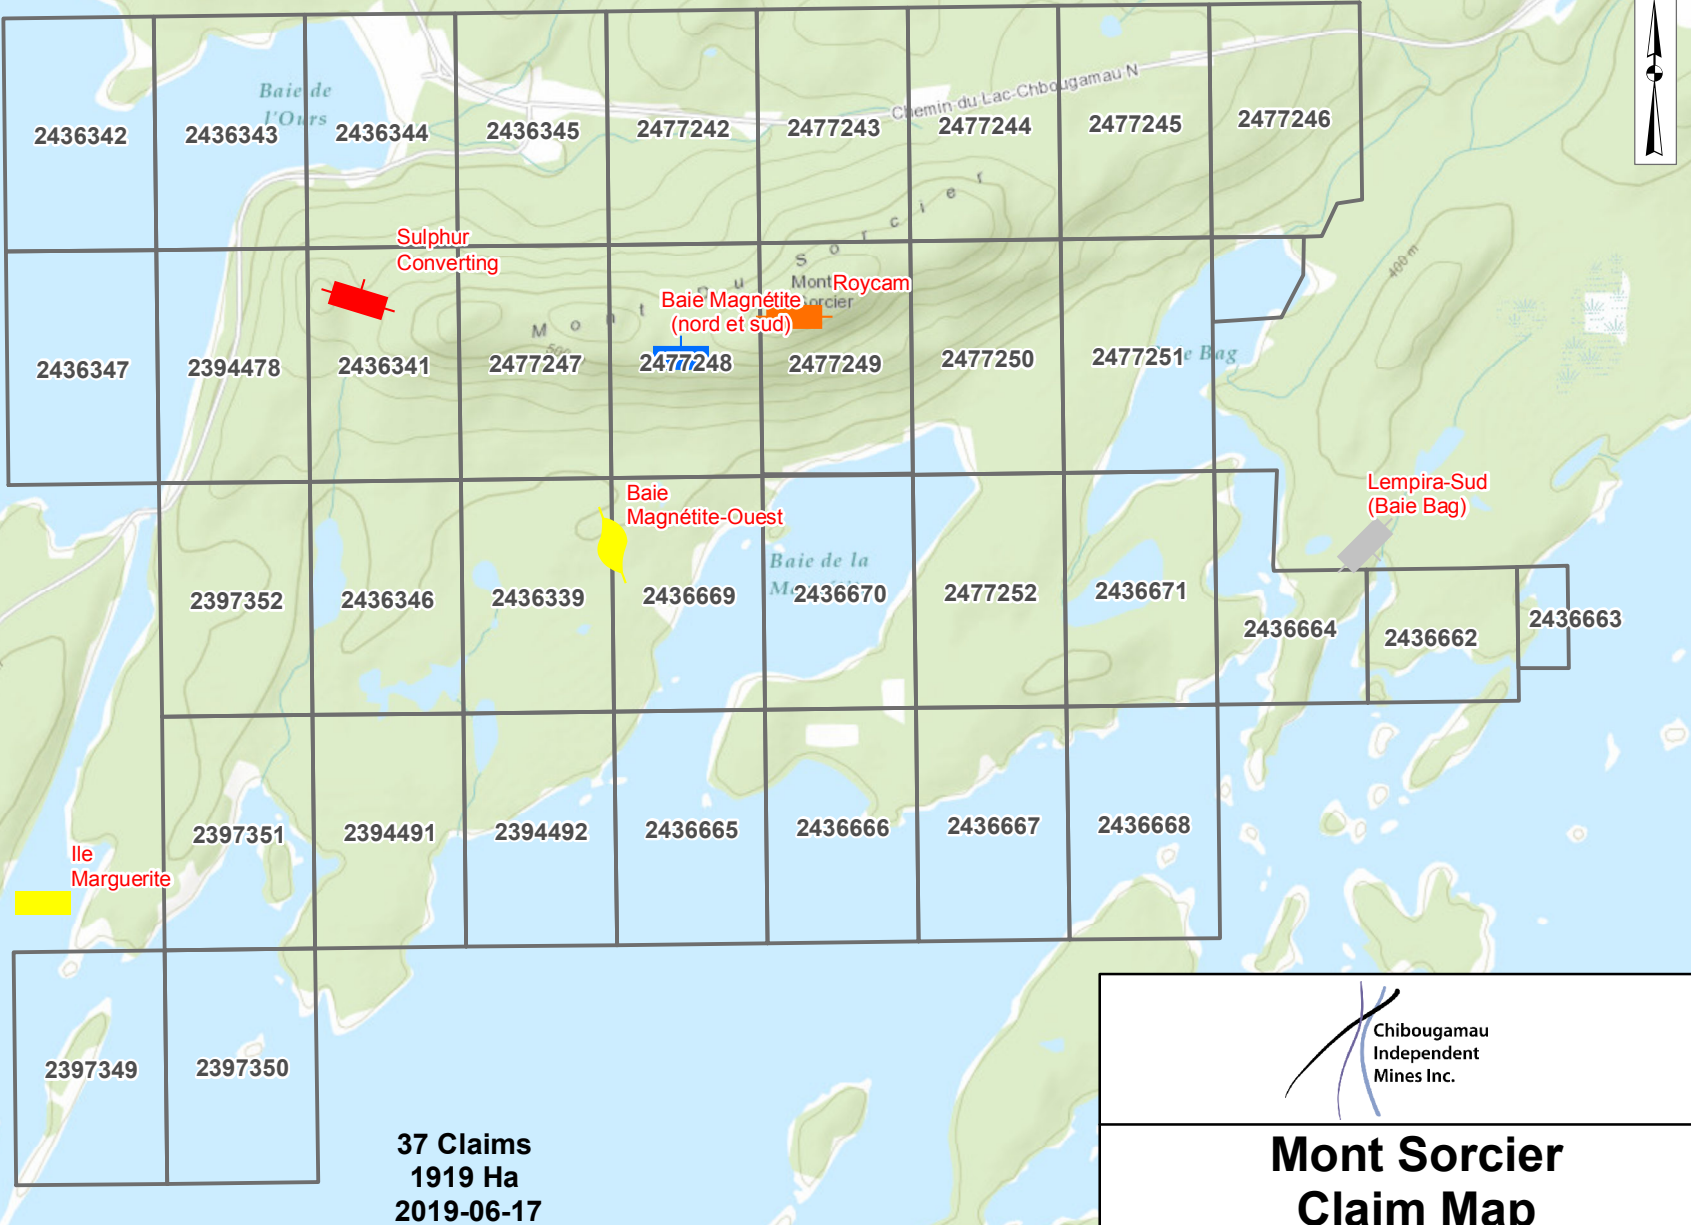

5531000
5530000
5529000
5528000
5527000
5526000

560000 561000 562000 563000 564000 565000 566000 567000

5531000
5530000
5529000
5528000
5527000
5526000

 Chibougamau Independent Mines Inc.	
<h2>Mont Sorcier Claim Map</h2>	
Roy Twp	N.T.S. 32G/16
Checked by: J. Stoch, geo.	Drawn by: M. Mouglin
Projection: UTM Nad 83 Zone 18	Date: 2019-06-17